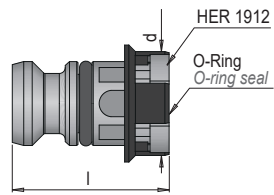

### PRODUCT DESCRIPTION

- » Suitable for clamping of electrode holders in the HER 3534 quick-action clamping chuck
- » With rinse hole

### MATERIAL

- » 1.2083

d	l	 Pcs. / PU	No.	EUR
25.5	37	1	HER 1912/ 1	<>
25.5	37	12	HER 1912/12	<>
25.5	37	50	HER 1912/50	<>