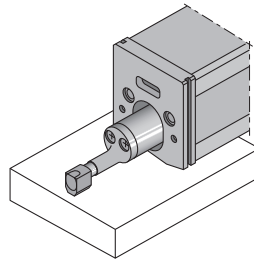

PRODUCT DESCRIPTION

» Spare part for MRM 2100

Mitutoyo

Probe tip	Probe tip angle	Probe tip radius	No.	EUR
Diamond	60°	2 μ m	MRM 2130/S	< >