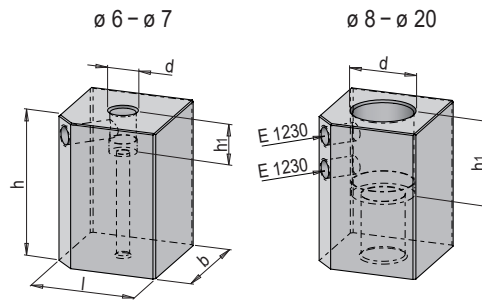

PRODUCT DESCRIPTION

- » Reduction sleeve for electrode holder, square, adjustable
- » Compatible with HER 1112/ 25, HER 1118/ 25, HER 1212/ 25 and HER 1412/ 25
- » For clamping round copper electrodes

MATERIAL

» 1.2083

b	l	h	h1	E 1230/..x..	Stk.	d	Pcs./PU	No.	EUR
25	25	35	10	E 1230/ 5 x 10		6	1	HER 1840/ 6	<>
25	25	35	10	E 1230/ 5 x 10		7	1	HER 1840/ 7	<>
25	25	35	20	E 1230/ 5 x 10		8	1	HER 1840/ 8	<>
25	25	35	20	E 1230/ 5 x 10		9	1	HER 1840/ 9	<>
25	25	35	20	E 1230/ 5 x 8		10	1	HER 1840/10	<>
25	25	35	20	E 1230/ 5 x 8		12	1	HER 1840/12	<>
25	25	35	20	E 1230/ 5 x 6		14	1	HER 1840/14	<>
25	25	35	20	E 1230/ 5 x 6		16	1	HER 1840/16	<>
25	25	35	20	E 1230/ 5 x 5		18	1	HER 1840/18	<>
25	25	35	20	E 1230/ 5 x 4		20	1	HER 1840/20	<>