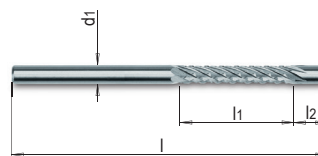

**PRODUCT DESCRIPTION**

» Cleanly separates and removes supports and burrs; smooths out surfaces

l	l2	d1	l1	No.	EUR
50	4	3	20	V 72265/ 3x20	< >